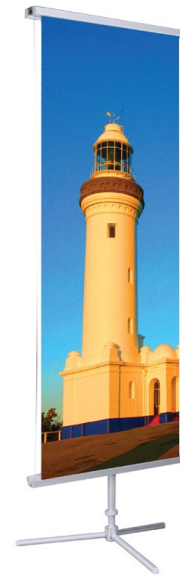

# POSTER STANDS

## Poster Stand

This poster stand is a simple and cost effective way of getting noticed. It features quality aluminium frames and comes with full colour sublimation prints on both sides.

- Lightweight and crease resistant
- Perfect for conferences and reception areas
- Light weight and portable
- NO minimum order quantities
- Includes nylon carry bag

## Poster Stand with Brochure Holder

This poster stand is great for promotional events and reception areas. It comes with a full colour sublimation poster print and shelves to hold marketing material up to A4 in size.