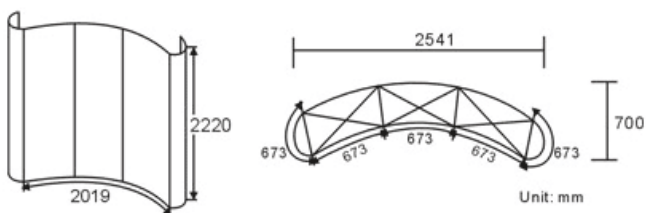

CURVED POP-UP WALL DIMENSIONS